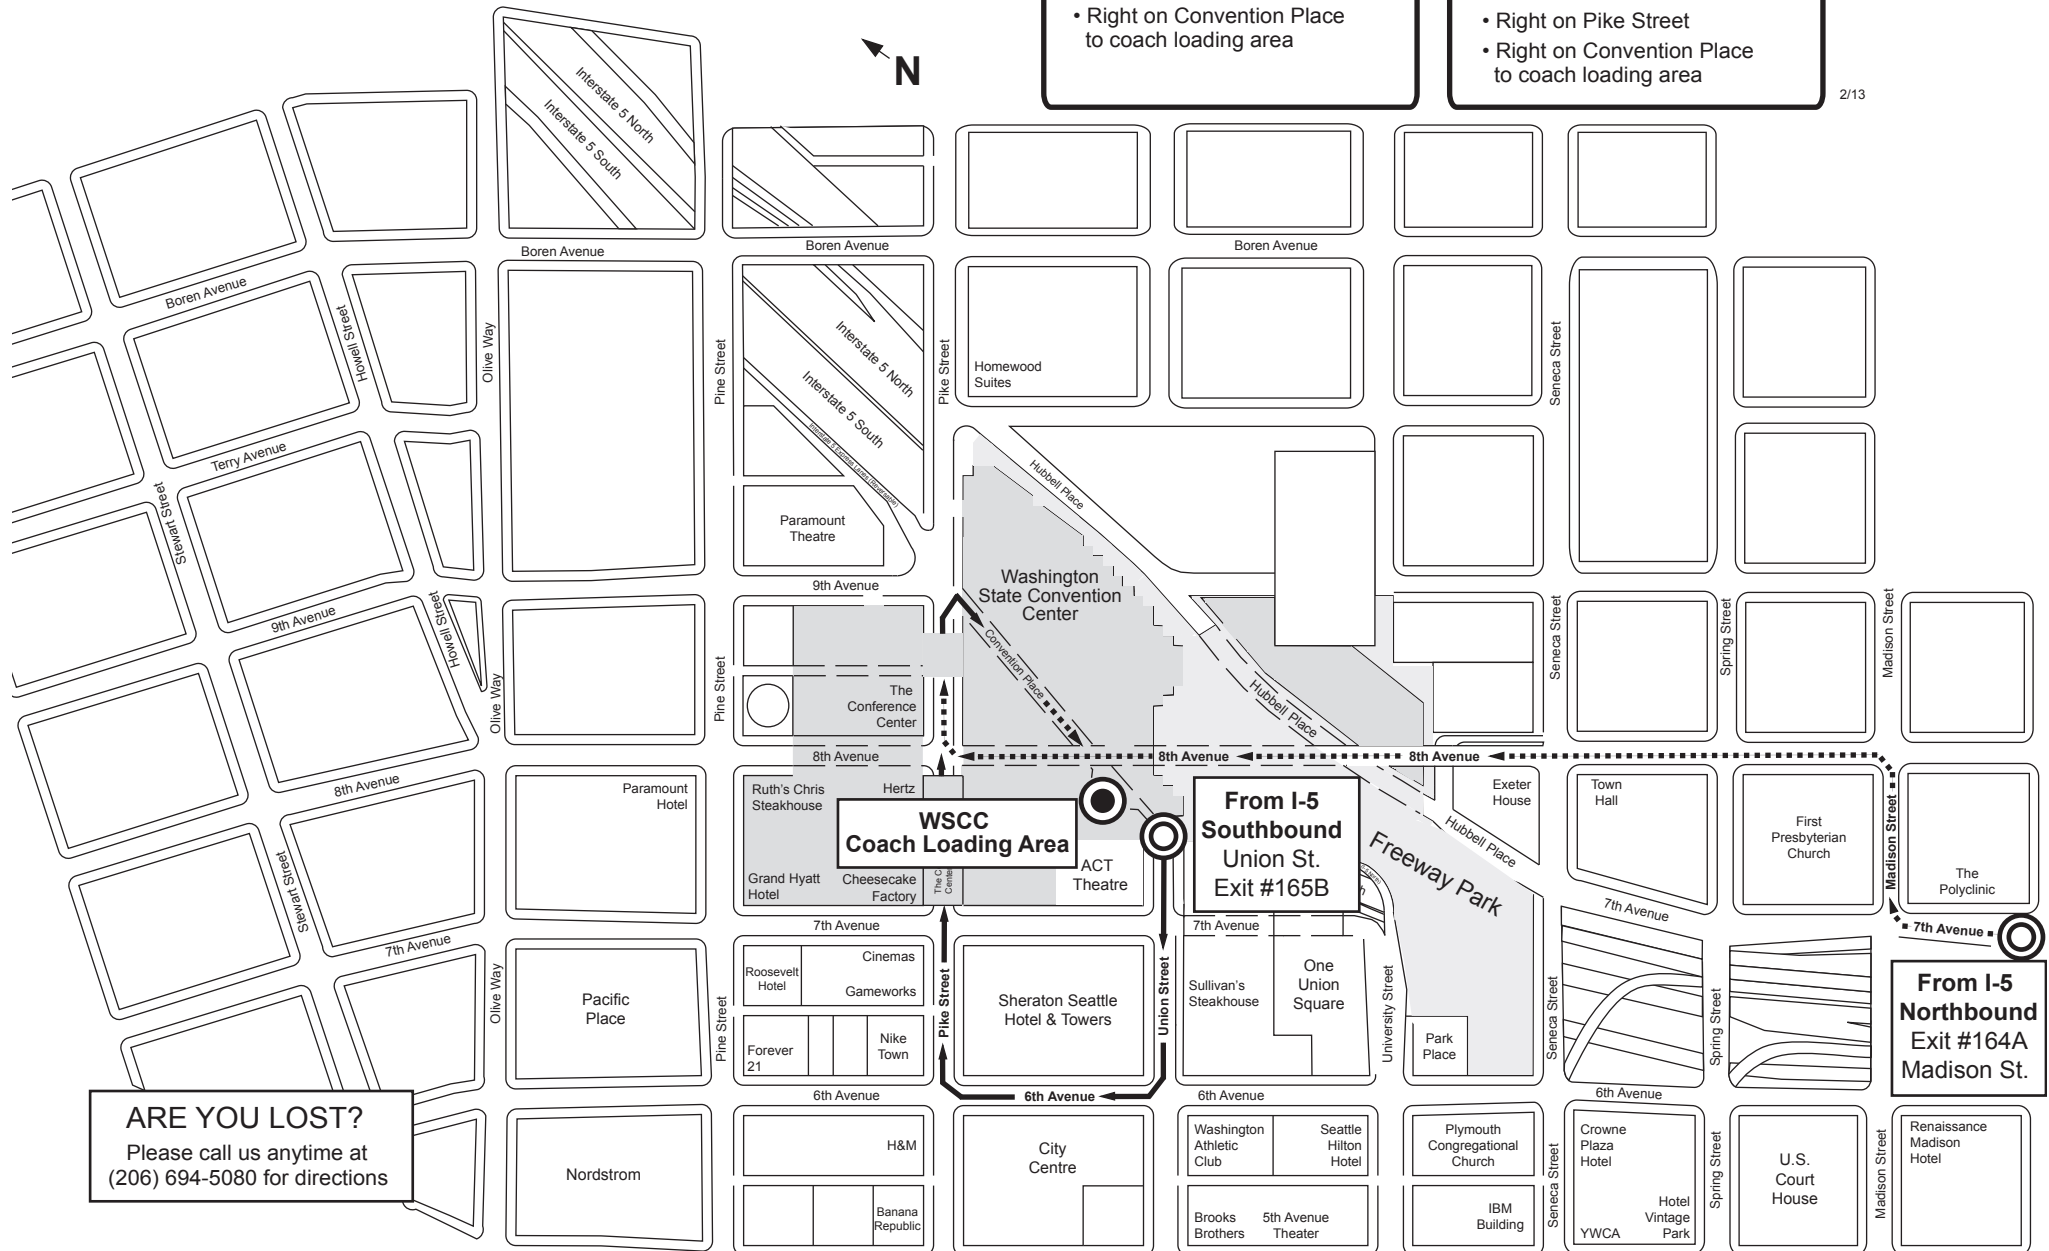

- Interstate 5 Southbound
- Union Street exit (#165B)
- Get into right lane and turn right on 6th Avenue
- Right on Pike Street
- Continue on Pike Street (under WSCC arch)
- Right on Convention Place to coach loading area

FROM I-5 NORTHBOUND and I-90 WESTBOUND

- Interstate 5 Northbound
- Madison Street exit (#164A) takes you to 7th Avenue
- Right on Madison Street
- Left on 8th Avenue
- Continue on 8th Avenue
- Right on Pike Street
- Right on Convention Place to coach loading area

2/13

ARE YOU LOST?
Please call us anytime at
(206) 694-5080 for directions

From I-5 Northbound Exit #164A Madison St.